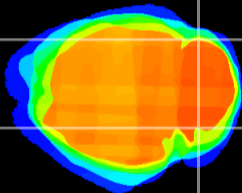

Coronal

Sagittal-R

Sagittal-L

ViBrism: CX02654
Horizontal

Cb lobe