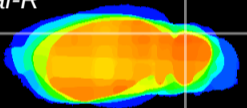

Coronal

Sagittal-R

Sagittal-L

ViBrism: CX02654
Horizontal

Cb lobe