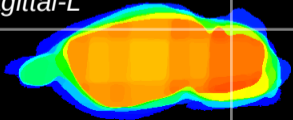

Coronal

Sagittal-R

Sagittal-L

ViBrism: CX02654
Horizontal

Cb lobe