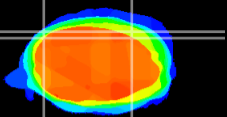

Coronal

Sagittal-R

Sagittal-L

ViBrism: CX02654
Horizontal

Cb lobe