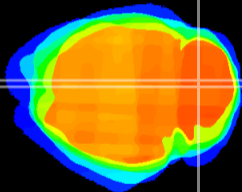

Coronal

Sagittal-R

Sagittal-L

ViBrism: CX02654  
Horizontal

Cb vermis