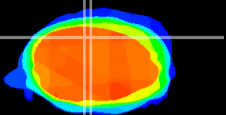

Coronal

Sagittal-R

Sagittal-L

ViBrism: CX02654  
Horizontal

Cb vermis