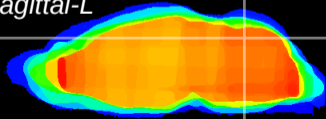

Coronal

Sagittal-R

Sagittal-L

ViBrism: CX02654  
Horizontal

Cb vermis