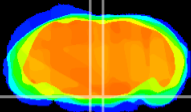

Coronal

Sagittal-R

Sagittal-L

ViBrism: CX02654
Horizontal

Pn