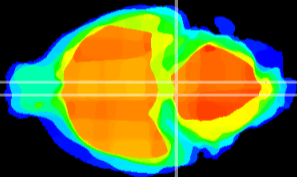

Coronal

Sagittal-R

Sagittal-L

ViBrism: CX02654
Horizontal

Pn