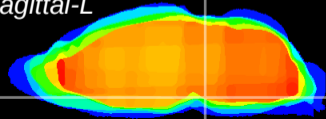

Coronal

Sagittal-R

Sagittal-L

ViBrism: CX02654
Horizontal

Pn