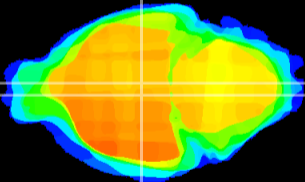

Coronal

Sagittal-R

Sagittal-L

ViBrism: CX02656
Horizontal

DM