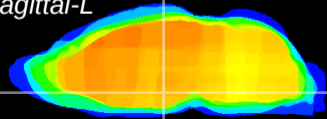

Coronal

Sagittal-R

Sagittal-L

ViBrism: CX02656
Horizontal

DM