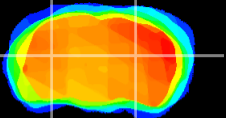

Coronal

Sagittal-R

Sagittal-L

ViBrism: CX02656
Horizontal

LG