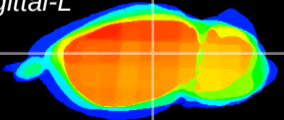

Coronal

Sagittal-R

Sagittal-L

ViBrism: CX02656
Horizontal

LG