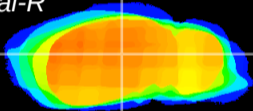

Coronal

Sagittal-R

Sagittal-L

ViBrism: CX02656
Horizontal

LG