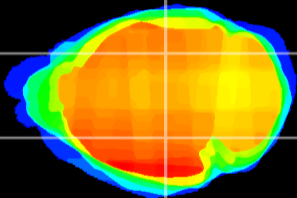

Coronal

Sagittal-R

Sagittal-L

ViBrism: CX02656
Horizontal

LG