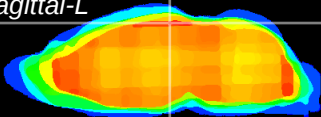

Coronal

Sagittal-R

Sagittal-L

ViBrism: CX02657
Horizontal

RS