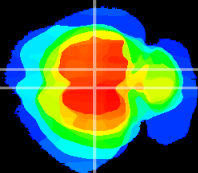

Coronal

Sagittal-R

Sagittal-L

ViBrism: CX02657
Horizontal

RS