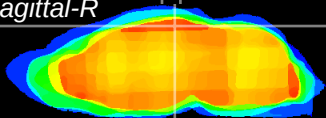

Coronal

Sagittal-R

Sagittal-L

ViBrism: CX02657
Horizontal

RS