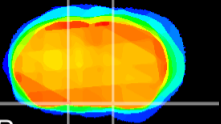

Coronal

Sagittal-R

Sagittal-L

ViBrism: CX02657
Horizontal

S0