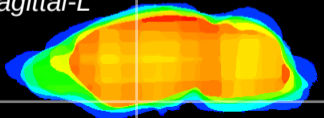

Coronal

Sagittal-R

Sagittal-L

ViBrism: CX02657
Horizontal

S0