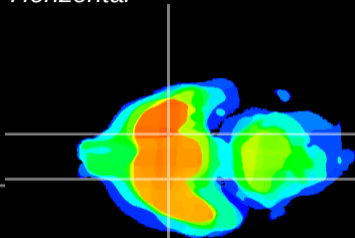

Coronal

Sagittal-R

Sagittal-L

ViBrism: CX02657
Horizontal

S0