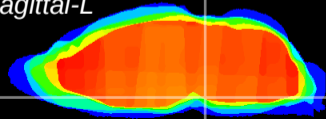

Coronal

Sagittal-R

Sagittal-L

ViBrism: CX02658
Horizontal

Pn