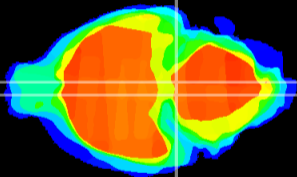

Coronal

Sagittal-R

Sagittal-L

ViBrism: CX02658
Horizontal

Pn