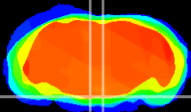

Coronal

Sagittal-R

Sagittal-L

ViBrism: CX02658
Horizontal

Pn