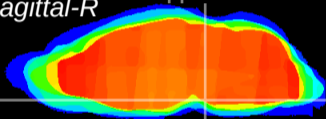

Coronal

Sagittal-R

Sagittal-L

ViBrism: CX02658
Horizontal

Pn