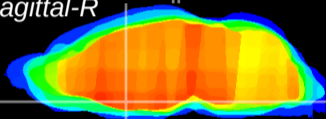

Coronal

Sagittal-R

Sagittal-L

ViBriSM: CX02662  
Horizontal

MPA