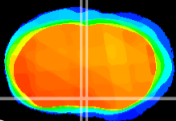

Coronal

Sagittal-R

Sagittal-L

ViBriSM: CX02662  
Horizontal

MPA