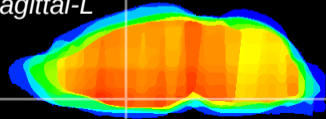

Coronal

Sagittal-R

Sagittal-L

ViBriSM: CX02662  
Horizontal

MPA