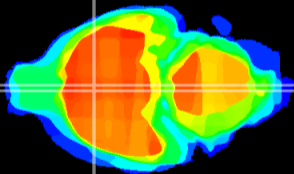

Coronal

Sagittal-R

Sagittal-L

ViBriSM: CX02662  
Horizontal

MPA