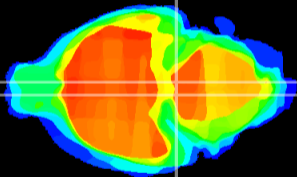

Coronal

Sagittal-R

Sagittal-L

ViBrism: CX02662
Horizontal

Pn