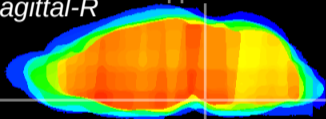

Coronal

Sagittal-R

Sagittal-L

ViBrism: CX02662
Horizontal

Pn