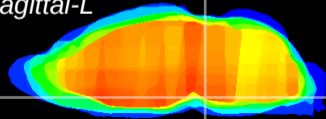

Coronal

Sagittal-R

Sagittal-L

ViBrism: CX02662
Horizontal

Pn