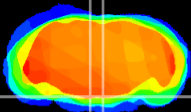

Coronal

Sagittal-R

Sagittal-L

ViBrism: CX02662
Horizontal

Pn