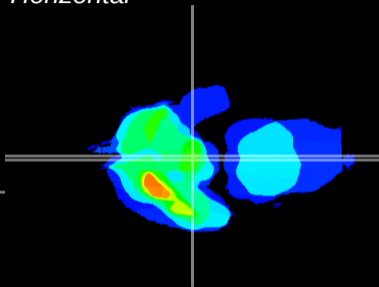

Coronal

Sagittal-R

Sagittal-L

ViBrism: CX02663
Horizontal

ME