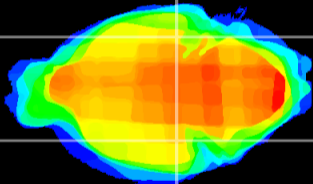

Coronal

Sagittal-R

Sagittal-L

ViBrism: CX02675
Horizontal

ventral S