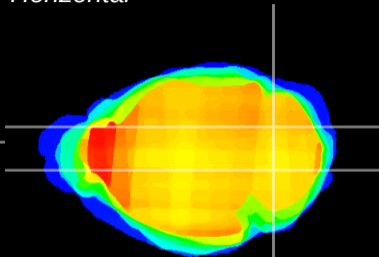

Coronal

Sagittal-R

Sagittal-L

ViBrism: CX02683  
Horizontal

Cb nucleus