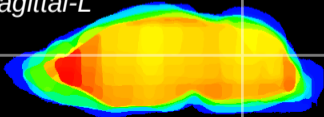

Coronal

Sagittal-R

Sagittal-L

ViBrism: CX02683  
Horizontal

Cb nucleus