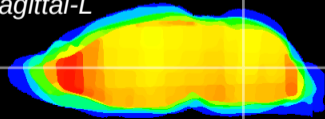

Coronal

Sagittal-R

Sagittal-L

ViBrism: CX02683
Horizontal

MVe