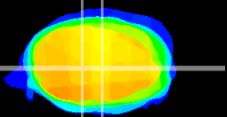

Coronal

Sagittal-R

Sagittal-L

ViBrism: CX02683
Horizontal

MVe