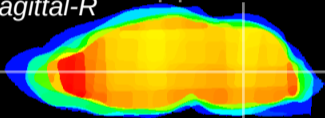

Coronal

Sagittal-R

Sagittal-L

ViBrism: CX02683
Horizontal

MVe