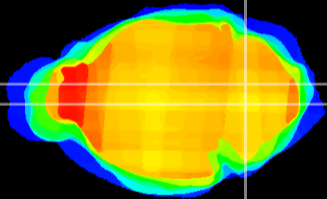

Coronal

Sagittal-R

Sagittal-L

ViBrism: CX02683
Horizontal

MVe