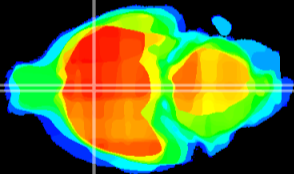

Coronal

Sagittal-R

Sagittal-L

ViBriSM: CX02686
Horizontal

MPA