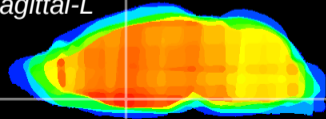

Coronal

Sagittal-R

Sagittal-L

ViBriSM: CX02686
Horizontal

MPA