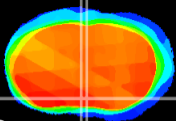

Coronal

Sagittal-R

Sagittal-L

ViBriSM: CX02686
Horizontal

MPA