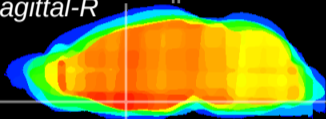

Coronal

Sagittal-R

Sagittal-L

ViBriSM: CX02686
Horizontal

MPA