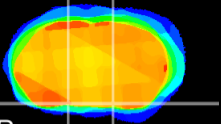

Coronal

Sagittal-R

Sagittal-L

ViBriSM: CX02689
Horizontal

S0