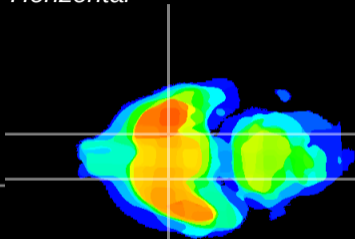

Coronal

Sagittal-R

Sagittal-L

ViBriSM: CX02689
Horizontal

S0