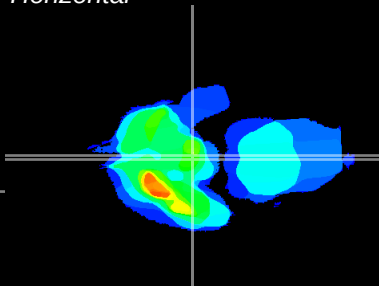

Coronal

Sagittal-R

Sagittal-L

ViBrism: CX02693
Horizontal

ME