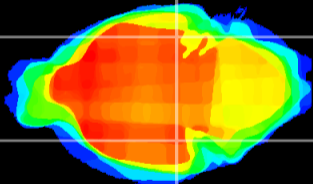

Coronal

Sagittal-R

Sagittal-L

ViBrism: CX02693
Horizontal

ventral S