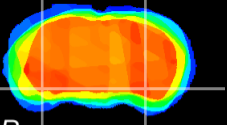

Coronal

Sagittal-R

Sagittal-L

ViBrism: CX02693
Horizontal

ventral S