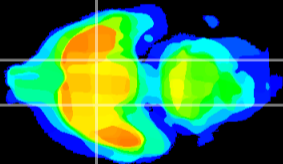

Coronal

Sagittal-R

Sagittal-L

ViBrism: CX02695
Horizontal

S0