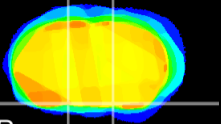

Coronal

Sagittal-R

Sagittal-L

ViBrism: CX02695
Horizontal

S0