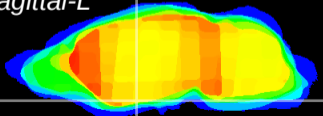

Coronal

Sagittal-R

Sagittal-L

ViBrism: CX02695
Horizontal

S0