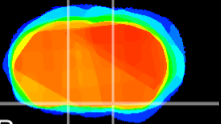

Coronal

Sagittal-R

Sagittal-L

ViBrism: CX02697  
Horizontal

S0