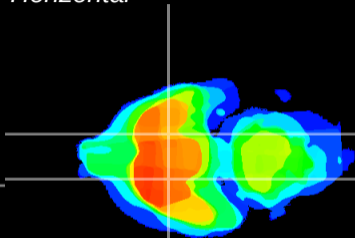

Coronal

Sagittal-R

Sagittal-L

ViBrism: CX02697  
Horizontal

S0