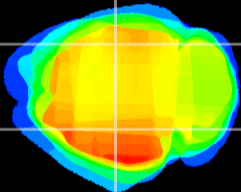

Coronal

Sagittal-R

Sagittal-L

ViBrism: CX02699
Horizontal

CA2/CA3