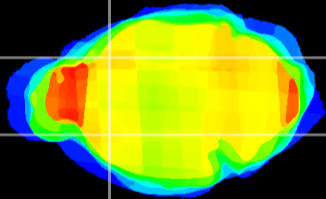

Coronal

Sagittal-R

Sagittal-L

ViBrism: CX02703
Horizontal

CPU lateral