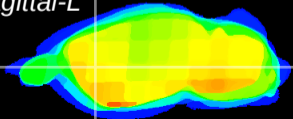

Coronal

Sagittal-R

Sagittal-L

ViBrism: CX02703
Horizontal

CPU lateral