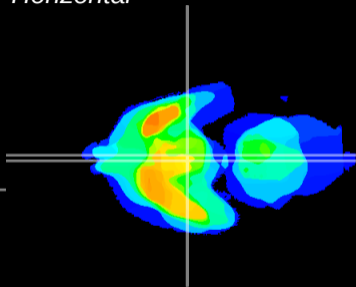

Coronal

Sagittal-R

Sagittal-L

ViBrism: CX02704
Horizontal

Arc