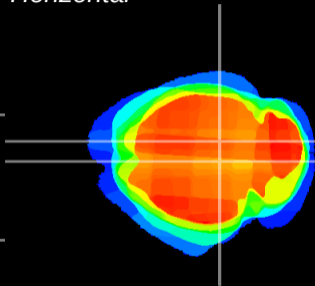

Coronal

Sagittal-R

Sagittal-L

ViBrism: CX02707
Horizontal

SC