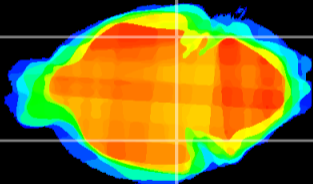

Coronal

Sagittal-R

Sagittal-L

ViBrism: CX02707
Horizontal

ventral S