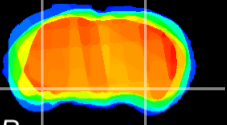

Coronal

Sagittal-R

Sagittal-L

ViBrism: CX02707
Horizontal

ventral S