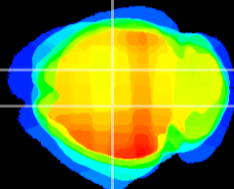

Coronal

Sagittal-R

Sagittal-L

ViBrism: CX02708
Horizontal

CA1