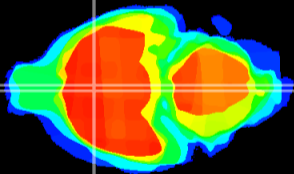

Coronal

Sagittal-R

Sagittal-L

ViBrism: CX02715
Horizontal

MPA