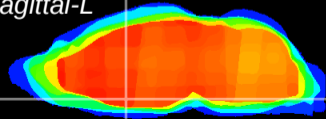

Coronal

Sagittal-R

Sagittal-L

ViBrism: CX02715
Horizontal

MPA