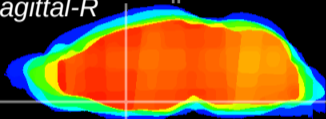

Coronal

Sagittal-R

Sagittal-L

ViBrism: CX02715
Horizontal

MPA