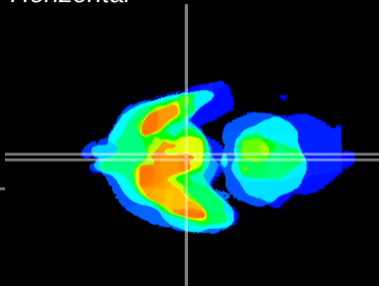

Coronal

Sagittal-R

Sagittal-L

ViBrism: CX02720
Horizontal

Arc