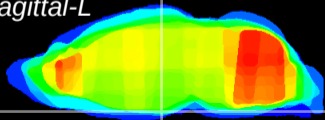

Coronal

Sagittal-R

Sagittal-L

ViBrism: CX02723
Horizontal

ME