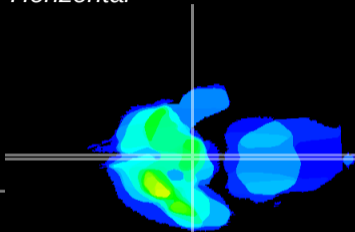

Coronal

Sagittal-R

Sagittal-L

ViBrism: CX02723
Horizontal

ME