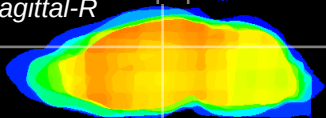

Coronal

Sagittal-R

Sagittal-L

ViBrism: CX02725
Horizontal

DG