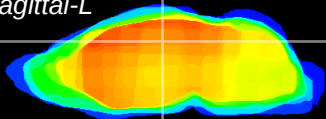

Coronal

Sagittal-R

Sagittal-L

ViBrism: CX02725
Horizontal

DG