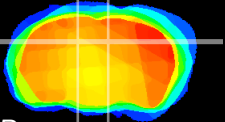

Coronal

Sagittal-R

Sagittal-L

ViBrism: CX02725
Horizontal

DG