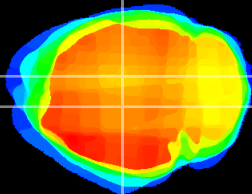

Coronal

Sagittal-R

Sagittal-L

ViBrism: CX02725
Horizontal

DG