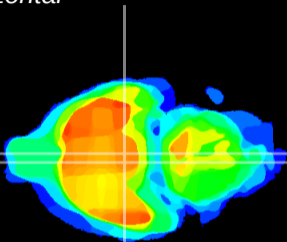

Coronal

Sagittal-R

Sagittal-L

ViBrism: CX02726  
Horizontal

VMH