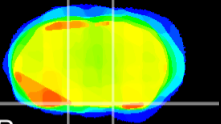

Coronal

Sagittal-R

Sagittal-L

ViBrism: CX02727  
Horizontal

S0