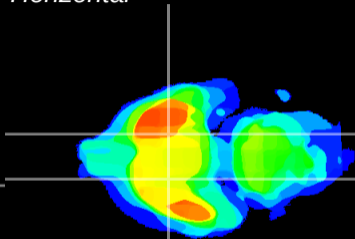

Coronal

Sagittal-R

Sagittal-L

ViBrism: CX02727  
Horizontal

S0