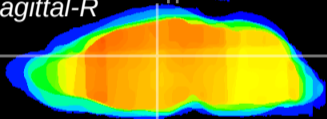

Coronal

Sagittal-R

Sagittal-L

ViBrism: CX02731
Horizontal

Hb