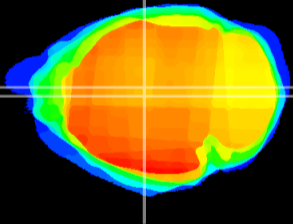

Coronal

Sagittal-R

Sagittal-L

ViBrism: CX02731
Horizontal

Hb