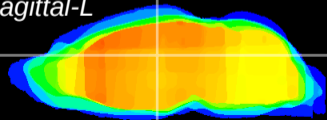

Coronal

Sagittal-R

Sagittal-L

ViBrism: CX02731
Horizontal

Hb