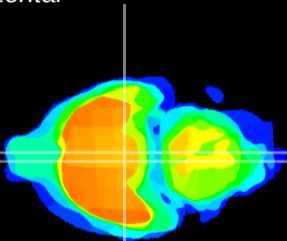

Coronal

Sagittal-R

Sagittal-L

ViBrism: CX02731
Horizontal

VMH