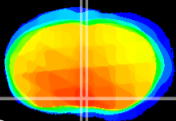

Coronal

Sagittal-R

Sagittal-L

ViBrisM: CX02733  
Horizontal

MPA