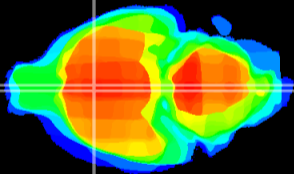

Coronal

Sagittal-R

Sagittal-L

ViBrisM: CX02733  
Horizontal

MPA