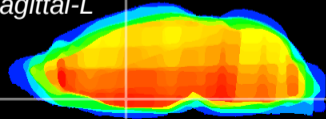

Coronal

Sagittal-R

Sagittal-L

ViBrisM: CX02733  
Horizontal

MPA