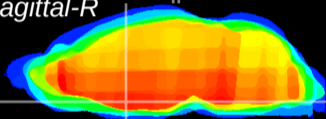

Coronal

Sagittal-R

Sagittal-L

ViBrisM: CX02733  
Horizontal

MPA