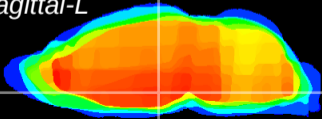

Coronal

Sagittal-R

Sagittal-L

ViBrism: CX02739
Horizontal

DM