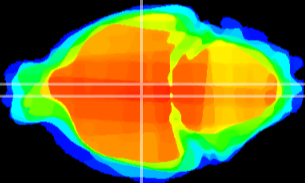

Coronal

Sagittal-R

Sagittal-L

ViBrism: CX02739
Horizontal

DM