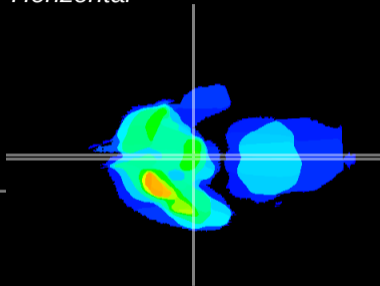

Coronal

Sagittal-R

Sagittal-L

ViBrism: CX02740
Horizontal

ME