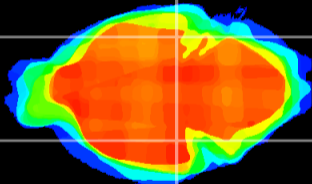

Coronal

Sagittal-R

Sagittal-L

ViBrism: CX02752  
Horizontal

ventral S