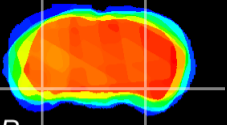

Coronal

Sagittal-R

Sagittal-L

ViBrism: CX02752  
Horizontal

ventral S