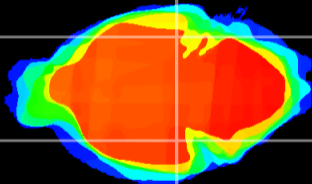

Coronal

Sagittal-R

Sagittal-L

ViBrism: CX02754  
Horizontal

ventral S