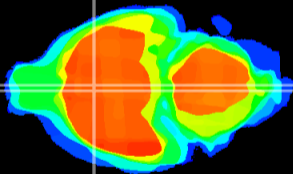

Coronal

Sagittal-R

Sagittal-L

ViBrism: CX02758
Horizontal

MPA