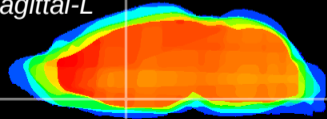

Coronal

Sagittal-R

Sagittal-L

ViBrism: CX02758
Horizontal

MPA