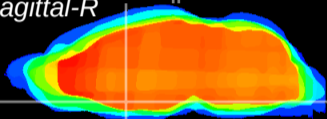

Coronal

Sagittal-R

Sagittal-L

ViBrism: CX02758
Horizontal

MPA