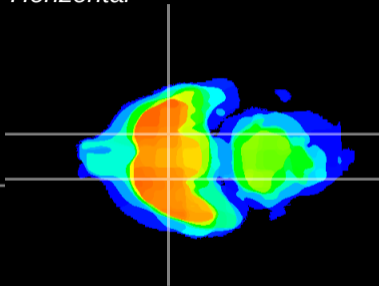

Coronal

Sagittal-R

Sagittal-L

ViBrism: CX02761  
Horizontal

S0