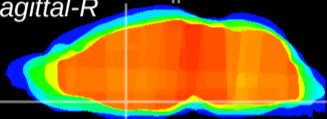

Coronal

Sagittal-R

Sagittal-L

ViBrism: CX02771
Horizontal

MPA