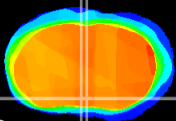

Coronal

Sagittal-R

Sagittal-L

ViBrism: CX02771
Horizontal

MPA