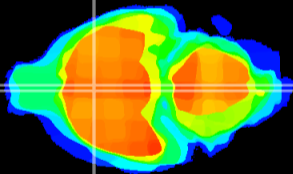

Coronal

Sagittal-R

Sagittal-L

ViBrism: CX02771
Horizontal

MPA