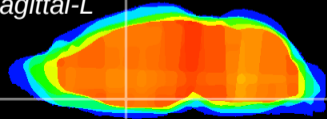

Coronal

Sagittal-R

Sagittal-L

ViBrism: CX02771
Horizontal

MPA