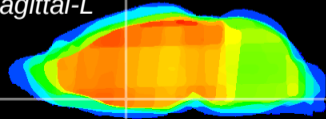

Coronal

Sagittal-R

Sagittal-L

ViBrism: CX02773
Horizontal

MPA