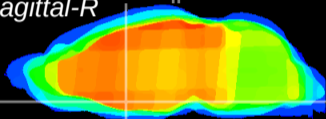

Coronal

Sagittal-R

Sagittal-L

ViBrism: CX02773
Horizontal

MPA