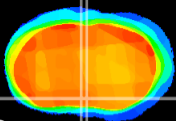

Coronal

Sagittal-R

Sagittal-L

ViBrism: CX02773
Horizontal

MPA