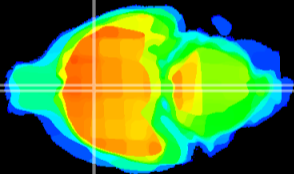

Coronal

Sagittal-R

Sagittal-L

ViBrism: CX02773
Horizontal

MPA