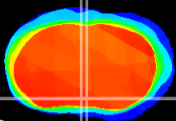

Coronal

Sagittal-R

Sagittal-L

ViBriSM: CX02774
Horizontal

MPA