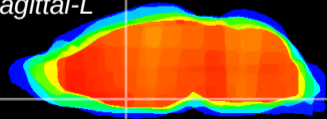

Coronal

Sagittal-R

Sagittal-L

ViBriSM: CX02774
Horizontal

MPA