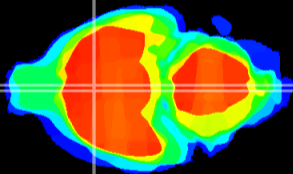

Coronal

Sagittal-R

Sagittal-L

ViBriSM: CX02774
Horizontal

MPA