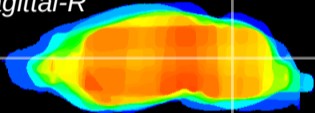

Coronal

Sagittal-R

Sagittal-L

ViBrism: CX02778  
Horizontal

Cb nucleus