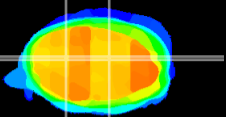

Coronal

Sagittal-R

Sagittal-L

ViBrism: CX02778  
Horizontal

Cb nucleus