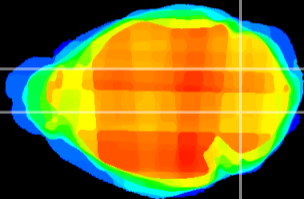

Coronal

Sagittal-R

Sagittal-L

ViBrism: CX02778  
Horizontal

Cb nucleus