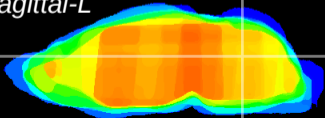

Coronal

Sagittal-R

Sagittal-L

ViBrism: CX02778  
Horizontal

Cb nucleus