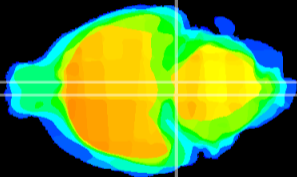

Coronal

Sagittal-R

Sagittal-L

ViBrism: CX02779
Horizontal

Pn