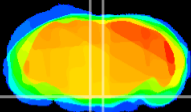

Coronal

Sagittal-R

Sagittal-L

ViBrism: CX02779
Horizontal

Pn