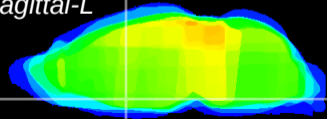

Coronal

Sagittal-R

Sagittal-L

ViBrism: CX02780
Horizontal

MPA