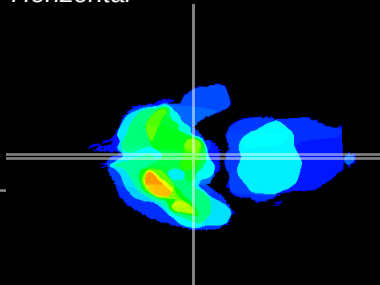

Coronal

Sagittal-R

Sagittal-L

ViBrism: CX02784
Horizontal

ME