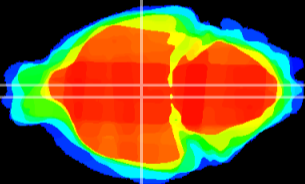

Coronal

Sagittal-R

Sagittal-L

ViBrism: CX02786
Horizontal

DM