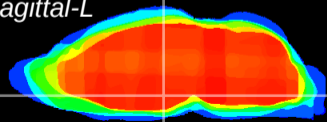

Coronal

Sagittal-R

Sagittal-L

ViBrism: CX02786
Horizontal

DM