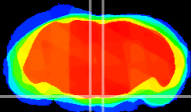

Coronal

Sagittal-R

Sagittal-L

ViBrism: CX02786
Horizontal

Pn