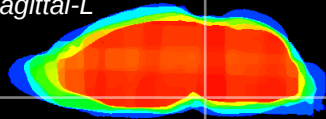

Coronal

Sagittal-R

Sagittal-L

ViBrism: CX02786
Horizontal

Pn