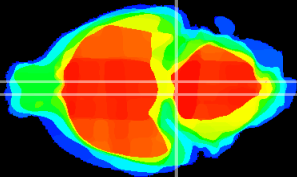

Coronal

Sagittal-R

Sagittal-L

ViBrism: CX02786
Horizontal

Pn